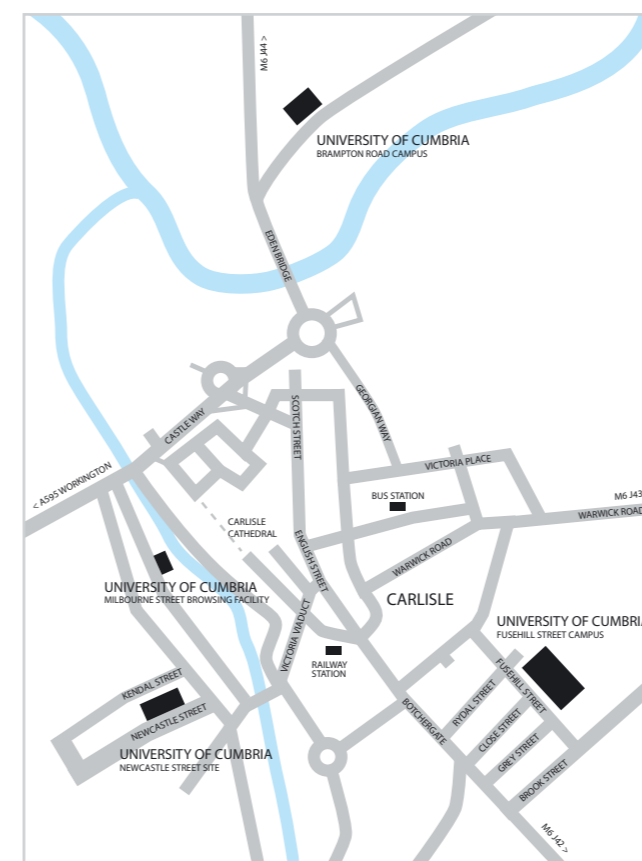

**Location**

Located close to the Lake District and the border with Scotland, Carlisle has a lively and friendly atmosphere combined with a great outdoor life close by.

The city offers a wide choice of facilities and social activities including trendy bars, pubs, restaurants and clubs, a cinema complex, a theatre, live music venues, several sporting venues and great shopping.

**By road**

From the east, approach Carlisle from the A69.

From the north or south leave the M6 at junction 43 for Carlisle (A69). Head into Carlisle along Warwick Road. Turn left at the third set of traffic lights into Greystone Road then turn right into Fusehill Street. The campus is the second entrance on the right. Please note that parking is limited.

**By rail**

Carlisle is on the main west coast rail line from London to Glasgow and also has a direct, cross-country connection to Newcastle. The campus is a 15-minute walk, or short taxi ride, from the railway station.

**Address**

University of Cumbria,  
Fusehill Street, Carlisle,  
Cumbria CA1 2HH

**Telephone**

01228 616234

Location map **Carlisle**

University of Cumbria, Fusehill Street,  
Carlisle, Cumbria CA1 2HH

**Campus map**