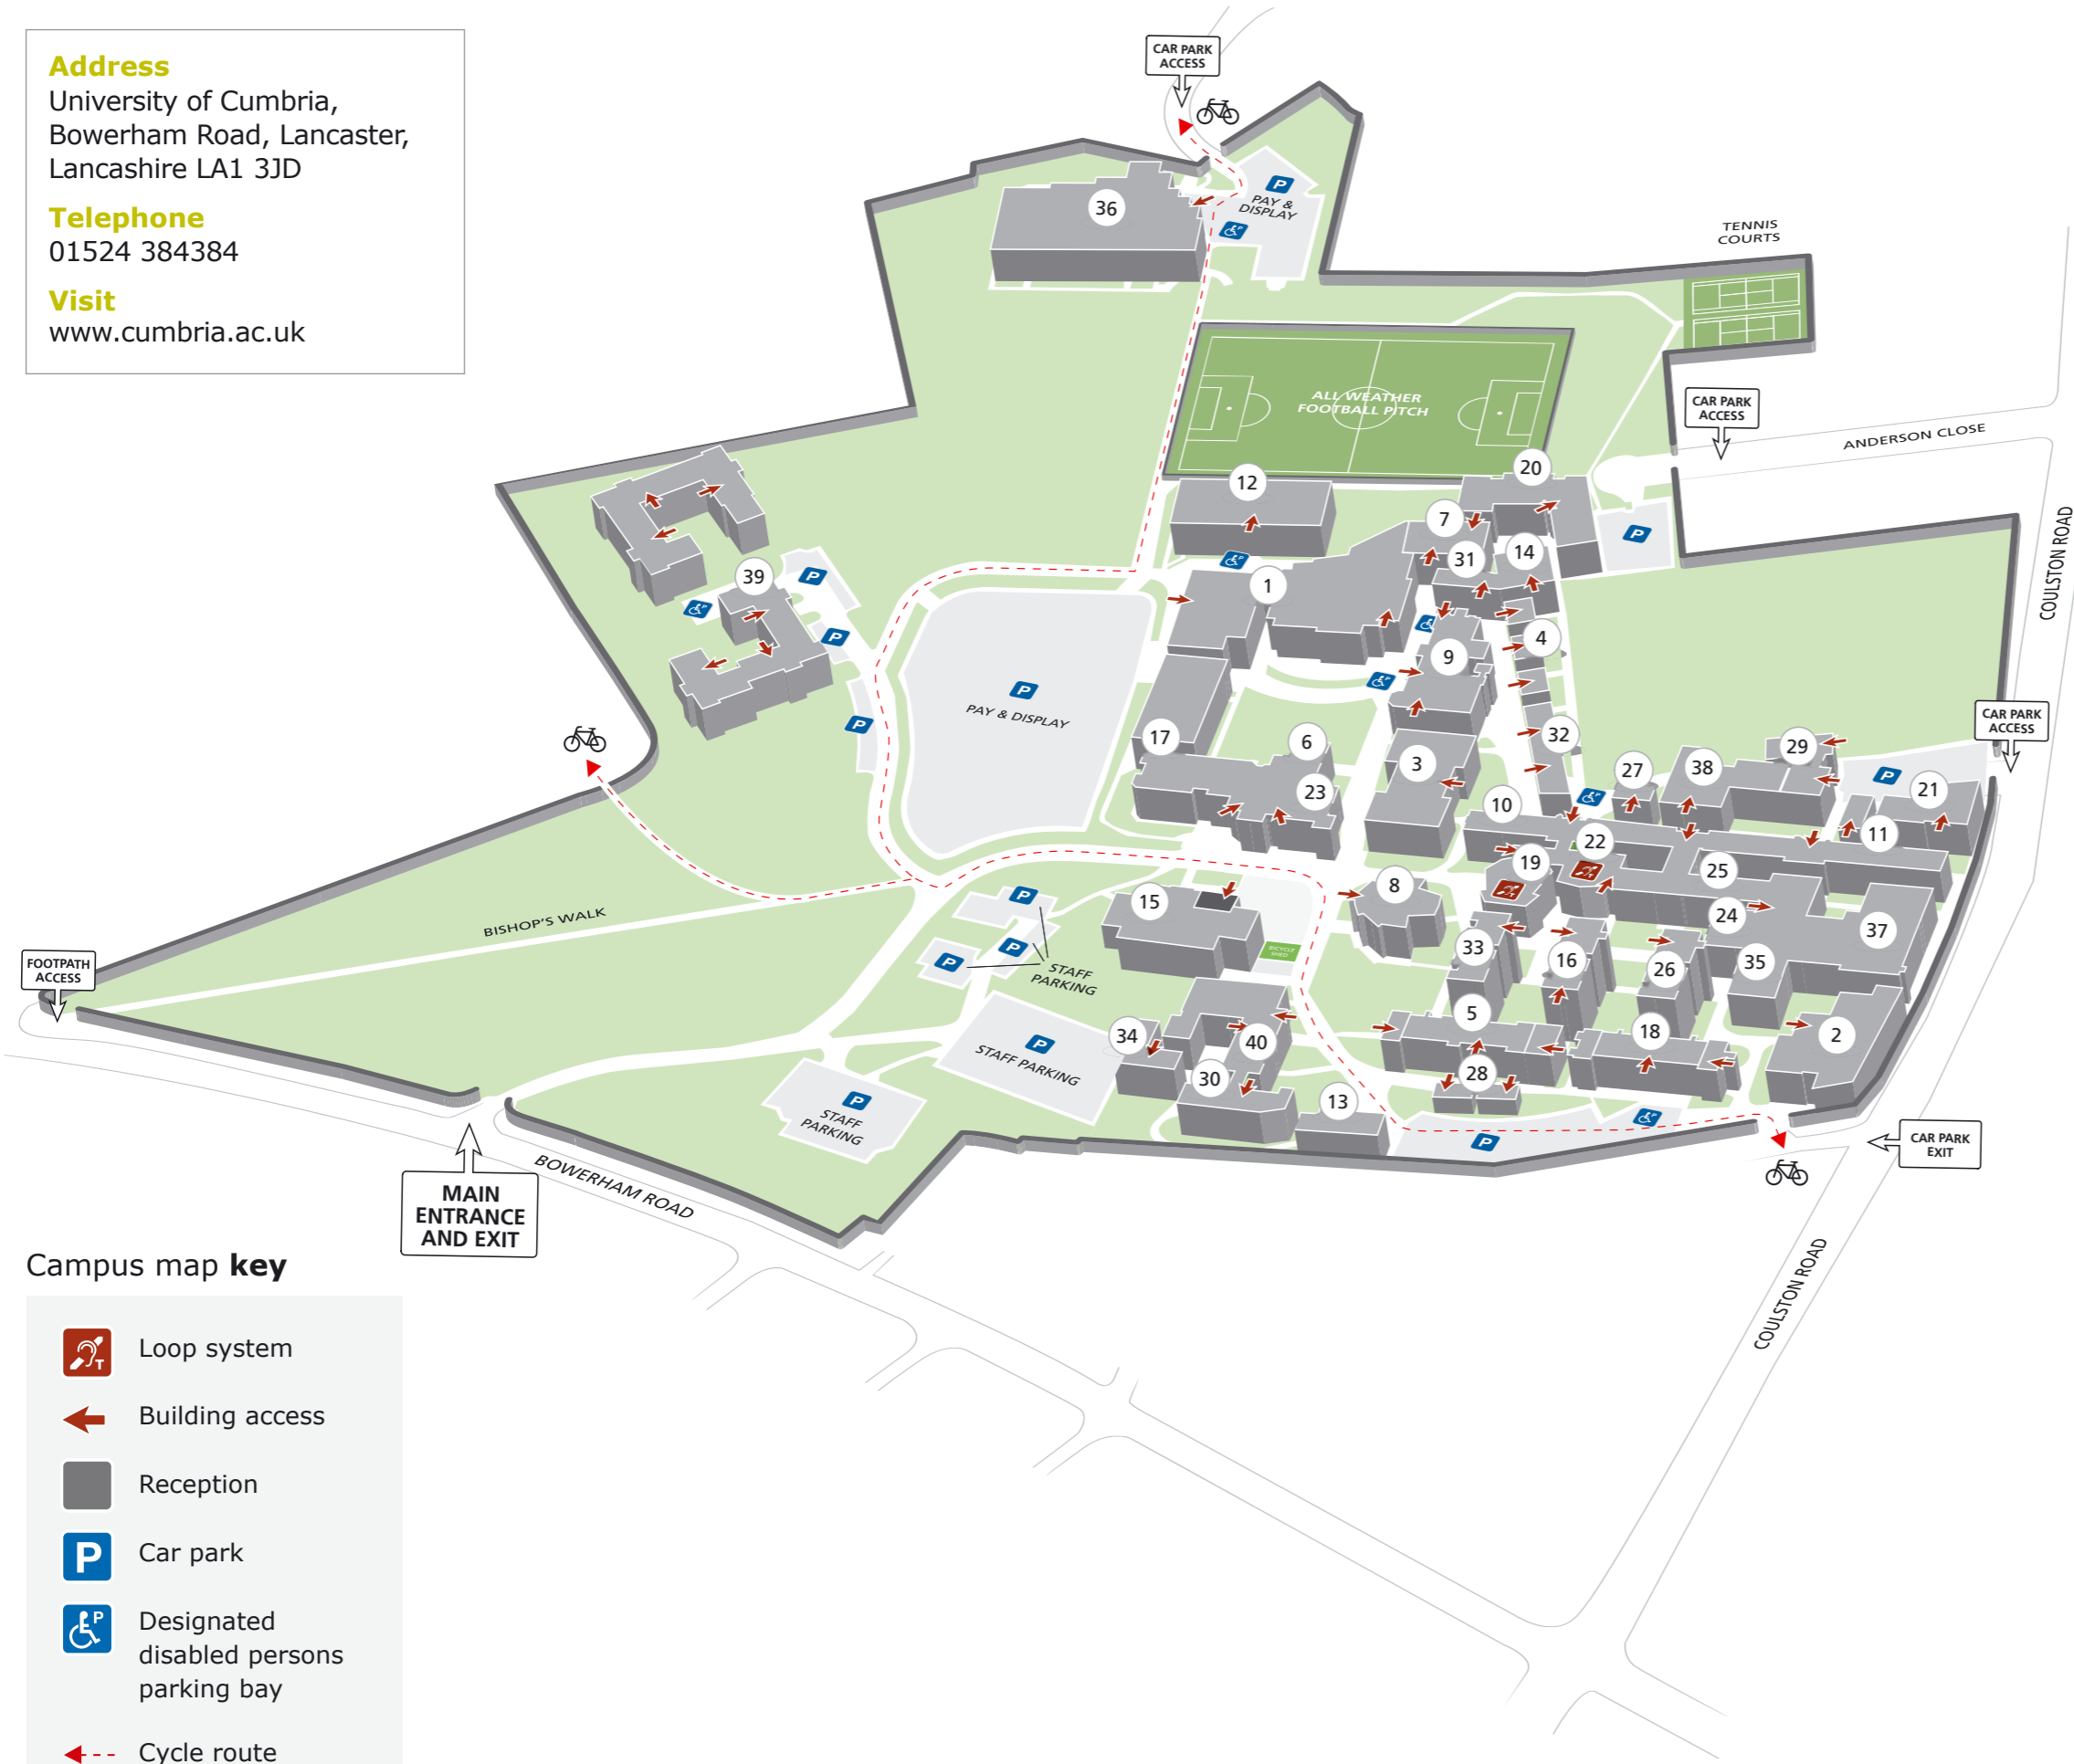

Campus map key

-  Loop system
-  Building access
-  Reception
-  Car park
-  Designated disabled persons parking bay
-  Cycle route

Buildings **no**

Alexandra Building	1
Art studio	2
Askwith Building	3
Backs	4
Barbon	5
Bishop Cross	6
Black Box theatre	3
Cafe Martineau	7
Chapel	8
College Main	9
College North	10
College South	11
Dalton Building	12
Estates	13
Fieldhead	14
Gateway Building	15
Gressingham halls	16
Harold Bridges library	17
Hornby	18
Hugh Pollard lecture theatre	19
Humanities block	20
Ingleton House	21
Kay Shuttleworth lecture theatre	22
The Keep	23
Lancaster room 1 & 2	24
Long Corridor	25
Melling	26
PK 1-4	27
PK 6-11	28
Pre-school centre & baby unit	29
Primary curriculum centre	30
Print unit	31
Range	32
Sarah Witham Thompson halls	33
Secondary centre	34
Social bar	35
Sports complex	36
Old dining room	37
Donal Coggan room / Squash courts	38
Video conferencing suite	1 & 25
Waddell halls	39
William Thompson halls	40

Telephone

01524 384384

By road

From the north leave the M6 at junction 34 and follow signs to the city centre. Travel south, keeping in the left lane of the one-way system. Just past the Royal Lancaster Infirmary (on the right), take the first exit at the large roundabout onto Bowerham Road. The entrance to the campus is 300 yards on the left, opposite Bowerham Primary School.

From the south leave the M6 at junction 33 and follow the A6 into Lancaster. At the first roundabout, take the third exit onto Bowerham Road. The entrance to the campus is 300 yards on the left, opposite Bowerham Primary School.

By rail

Lancaster is on the main west coast rail line from London to Glasgow.

The campus is a 20-minute walk or short taxi ride away.

Location map **Lancaster**

University of Cumbria, Bowerham Road,
Lancaster, Lancashire LA1 3JD