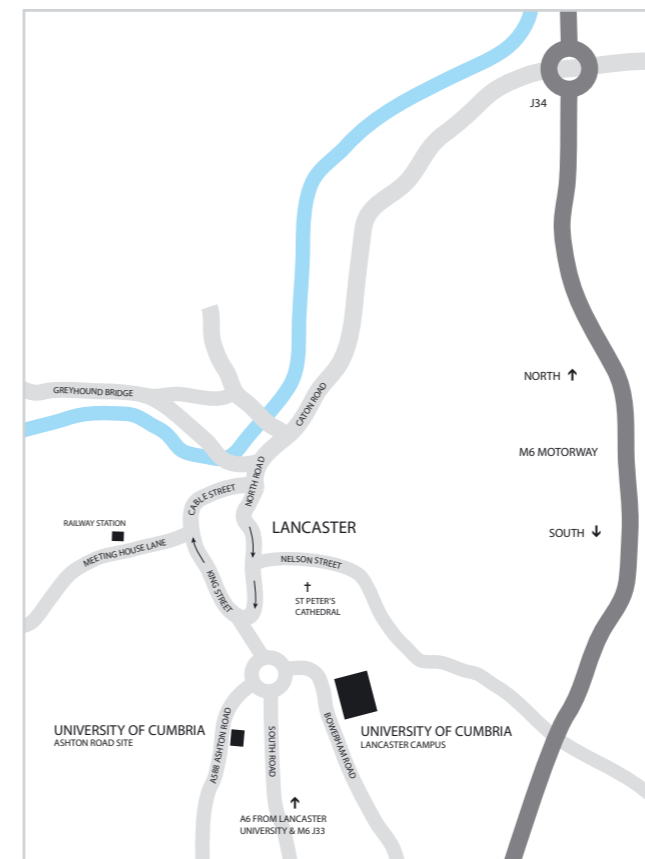

Telephone

01524 384384

By road

From the north leave the M6 at junction 34 and follow signs to the city centre. Travel south, keeping in the left lane of the one-way system. Just past the Royal Lancaster Infirmary (on the right), take the first exit at the large roundabout onto Bowerham Road. The entrance to the campus is 300 yards on the left, opposite Bowerham Primary School.

From the south leave the M6 at junction 33 and follow the A6 into Lancaster. At the first roundabout, take the third exit onto Bowerham Road. The entrance to the campus is 300 yards on the left, opposite Bowerham Primary School.

By rail

Lancaster is on the main west coast rail line from London to Glasgow.

The campus is a 20-minute walk or short taxi ride away.

Location map **Lancaster**

University of Cumbria, Bowerham Road,
Lancaster, Lancashire LA1 3JD

Campus map

University of Cumbria
Lancaster campus

UNIVERSITY of
Cumbria