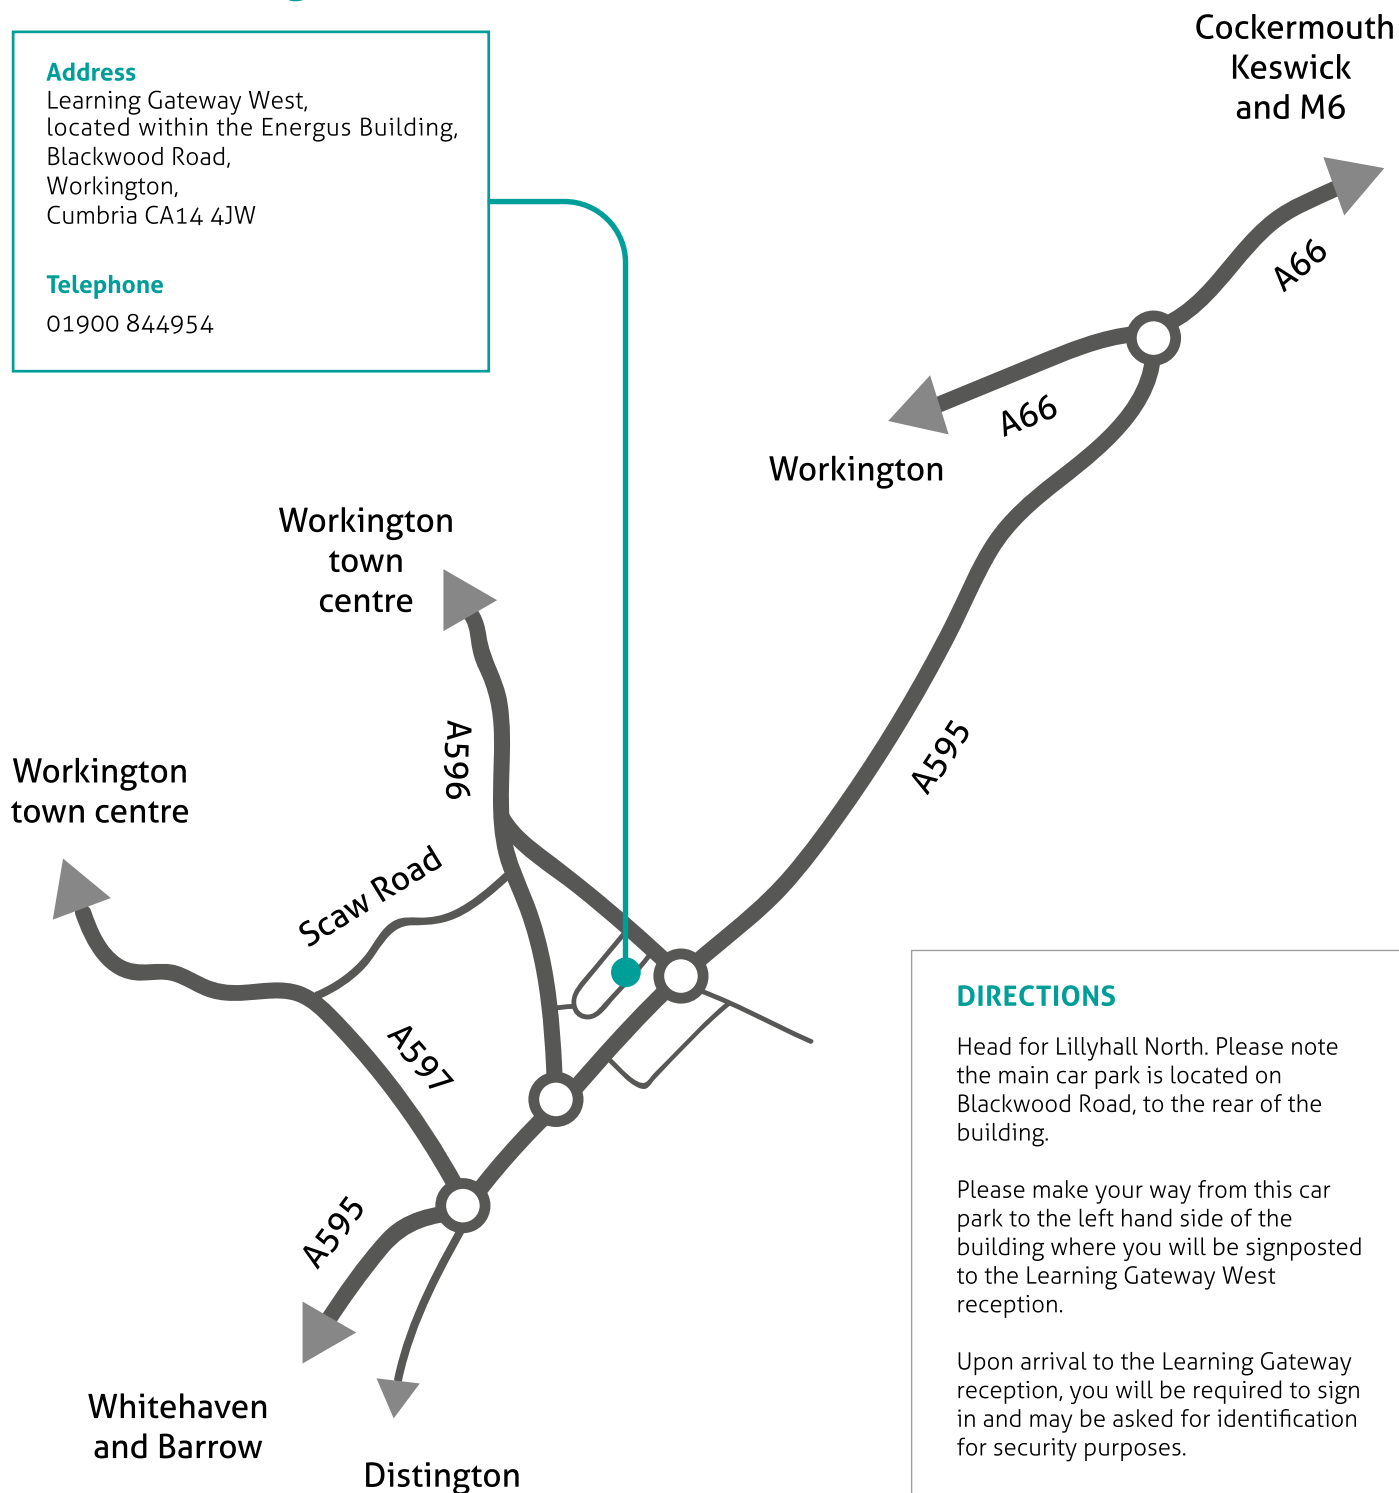

## Address

Learning Gateway West,  
located within the Energus Building,  
Blackwood Road,  
Workington,  
Cumbria CA14 4JW

## DIRECTIONS

Head for Lillyhall North. Please note the main car park is located on Blackwood Road, to the rear of the building.

Please make your way from this car park to the left hand side of the building where you will be signposted to the Learning Gateway West reception.