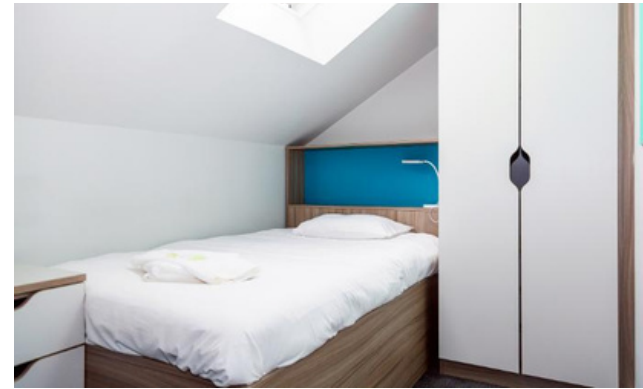

FELL COURT

LOCATION: Rydal Road, Ambleside

AVAILABILITY: 71 bedrooms, within 7 town houses

ROOM TYPE: En-suite, open plan kitchen dining and lounge

STUDENTS PER FLAT: 8-11 students

PRICE: £131.00 PW