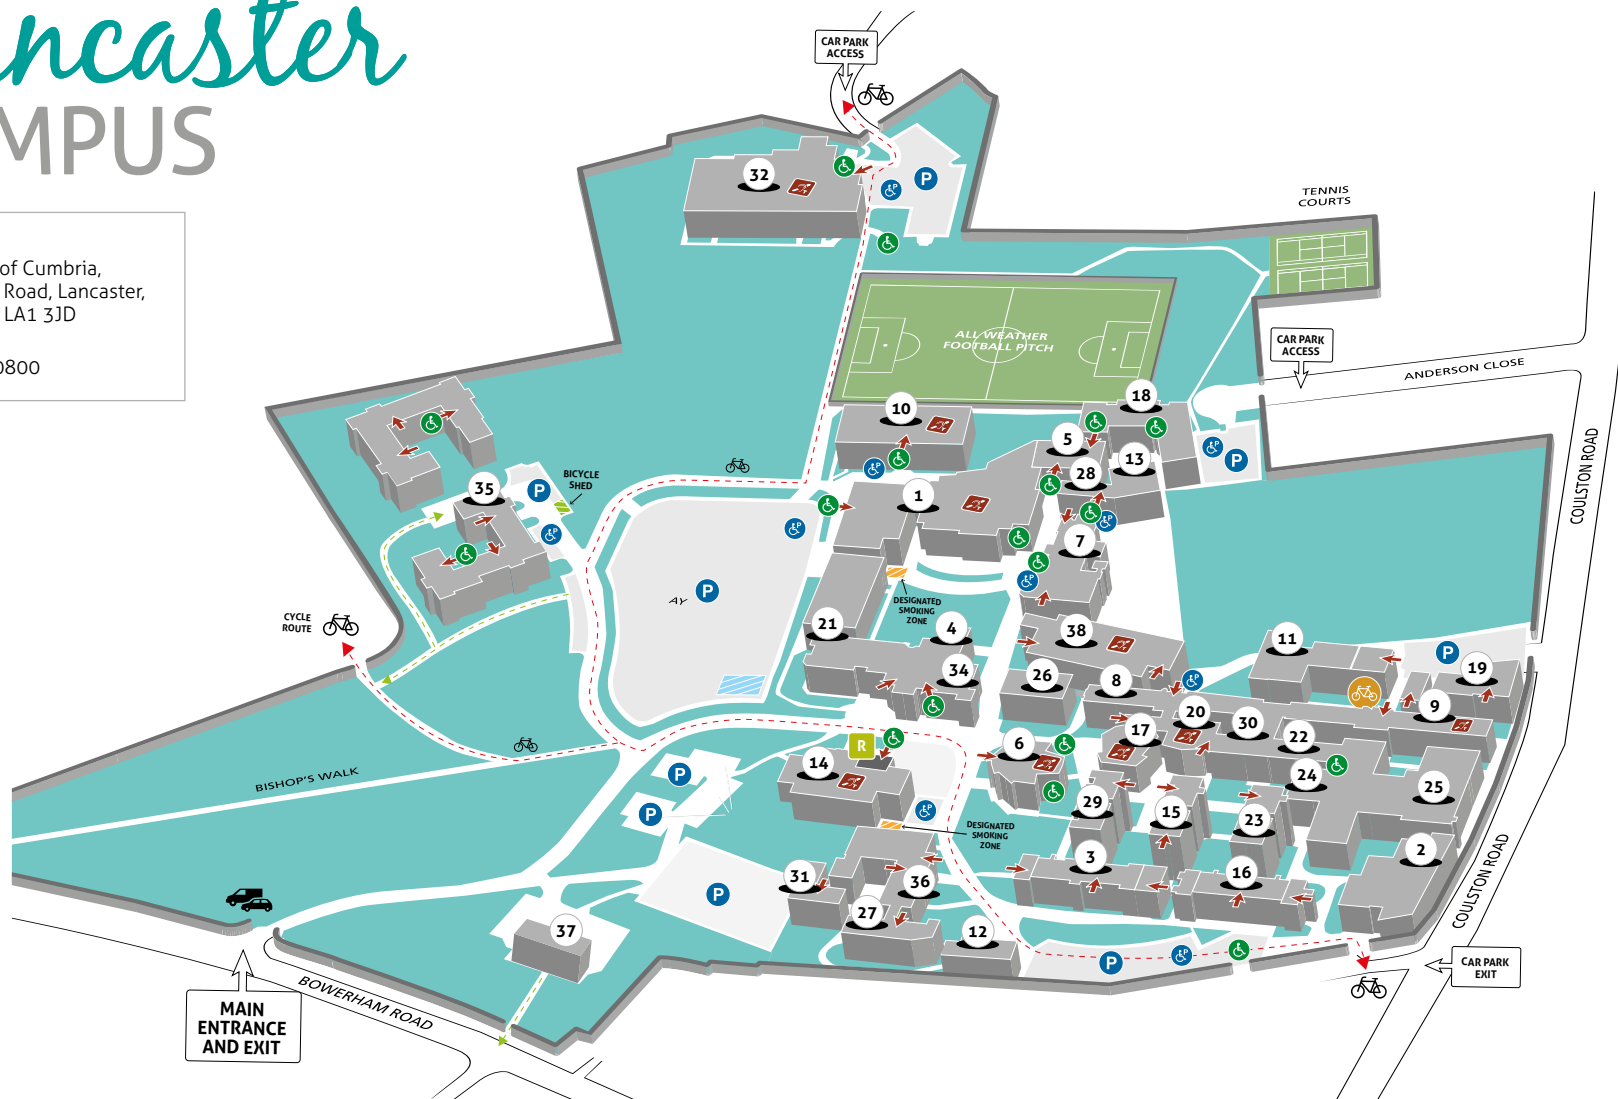

## Campus Map Key

-  Main Reception
-  Building Access
-  Vehicle Access
-  Accessible Entrance
-  Car Park
-  Designated Disabled Persons Parking Bay
-  Bicycle Parking
-  Loop System
-  Designated Smoking Zone
-  Cycle Route
-  Footpath

DB	Dalton Building	10
DC	Donald Coggan Building	11
	Estates	12
F	Fieldhead	13
	Gateway Building	14
	Gressingham Halls	15
	Hornby	16
HPLT	Hugh Pollard Lecture Theatre	17
HB	Humanities Building	18
	Ingleton House	19
KSLT	Kay Shuttleworth Lecture Theatre	20

	Library - Harold Bridges	21
	Long Corridor	22
	Melling	23
	Old Dining Room	25
	Pre-school Centre	37
PCC	Primary Curriculum Centre	27
	Print Unit	28
	Sarah Witham Thompson Halls	29
SC	Science Labs	30
SEC	Secondary Centre	31
	Sentamu Building	38

LSP	Sport Complex	32
	Squash Courts	11
K	The Keep	34
	Video Conferencing Facilities	1 & 7
	Waddell Halls	35
WT	William Thompson Halls (Music Rooms)	36