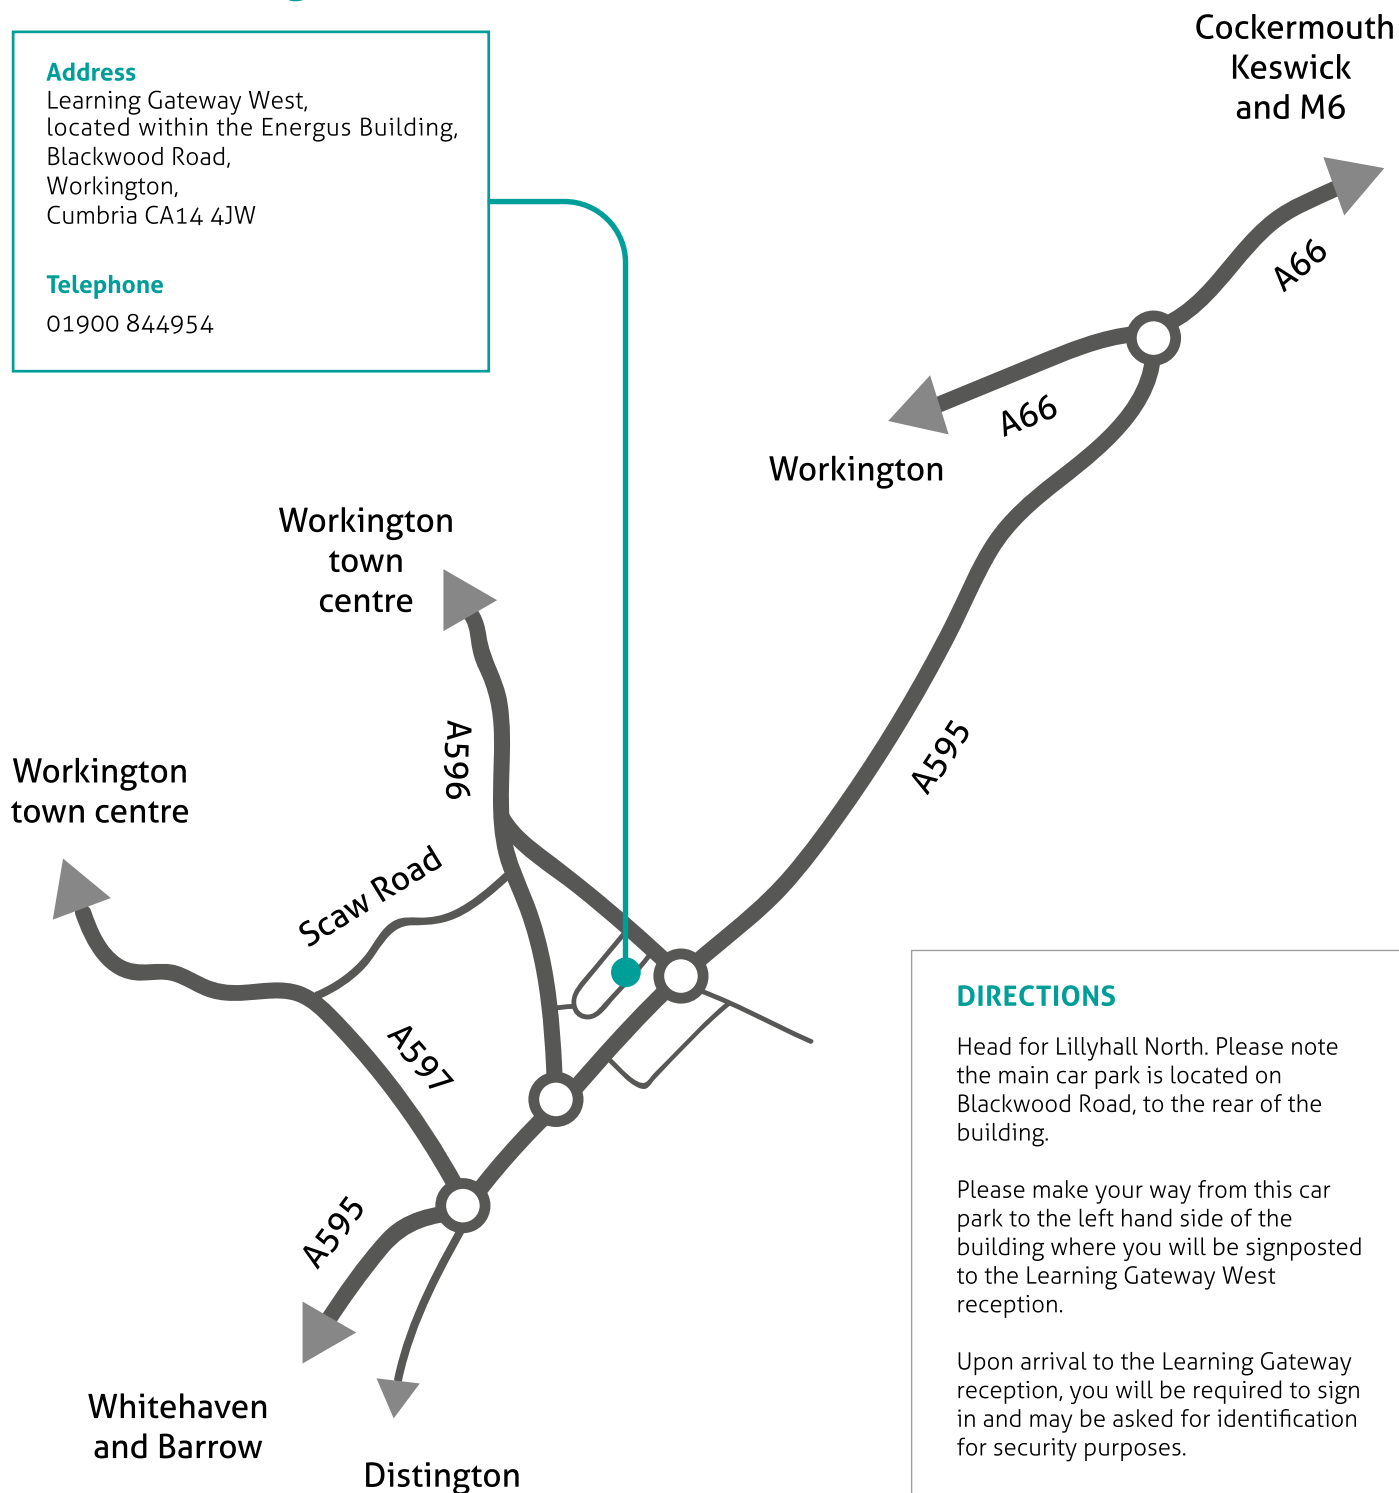

Energus

Address

Learning Gateway West,
located within the Energus Building,
Blackwood Road,
Workington,
Cumbria CA14 4JW

Telephone

01900 844954

DIRECTIONS

Head for Lillyhall North. Please note the main car park is located on Blackwood Road, to the rear of the building.

Please make your way from this car park to the left hand side of the building where you will be signposted to the Learning Gateway West reception.

Upon arrival to the Learning Gateway reception, you will be required to sign in and may be asked for identification for security purposes.