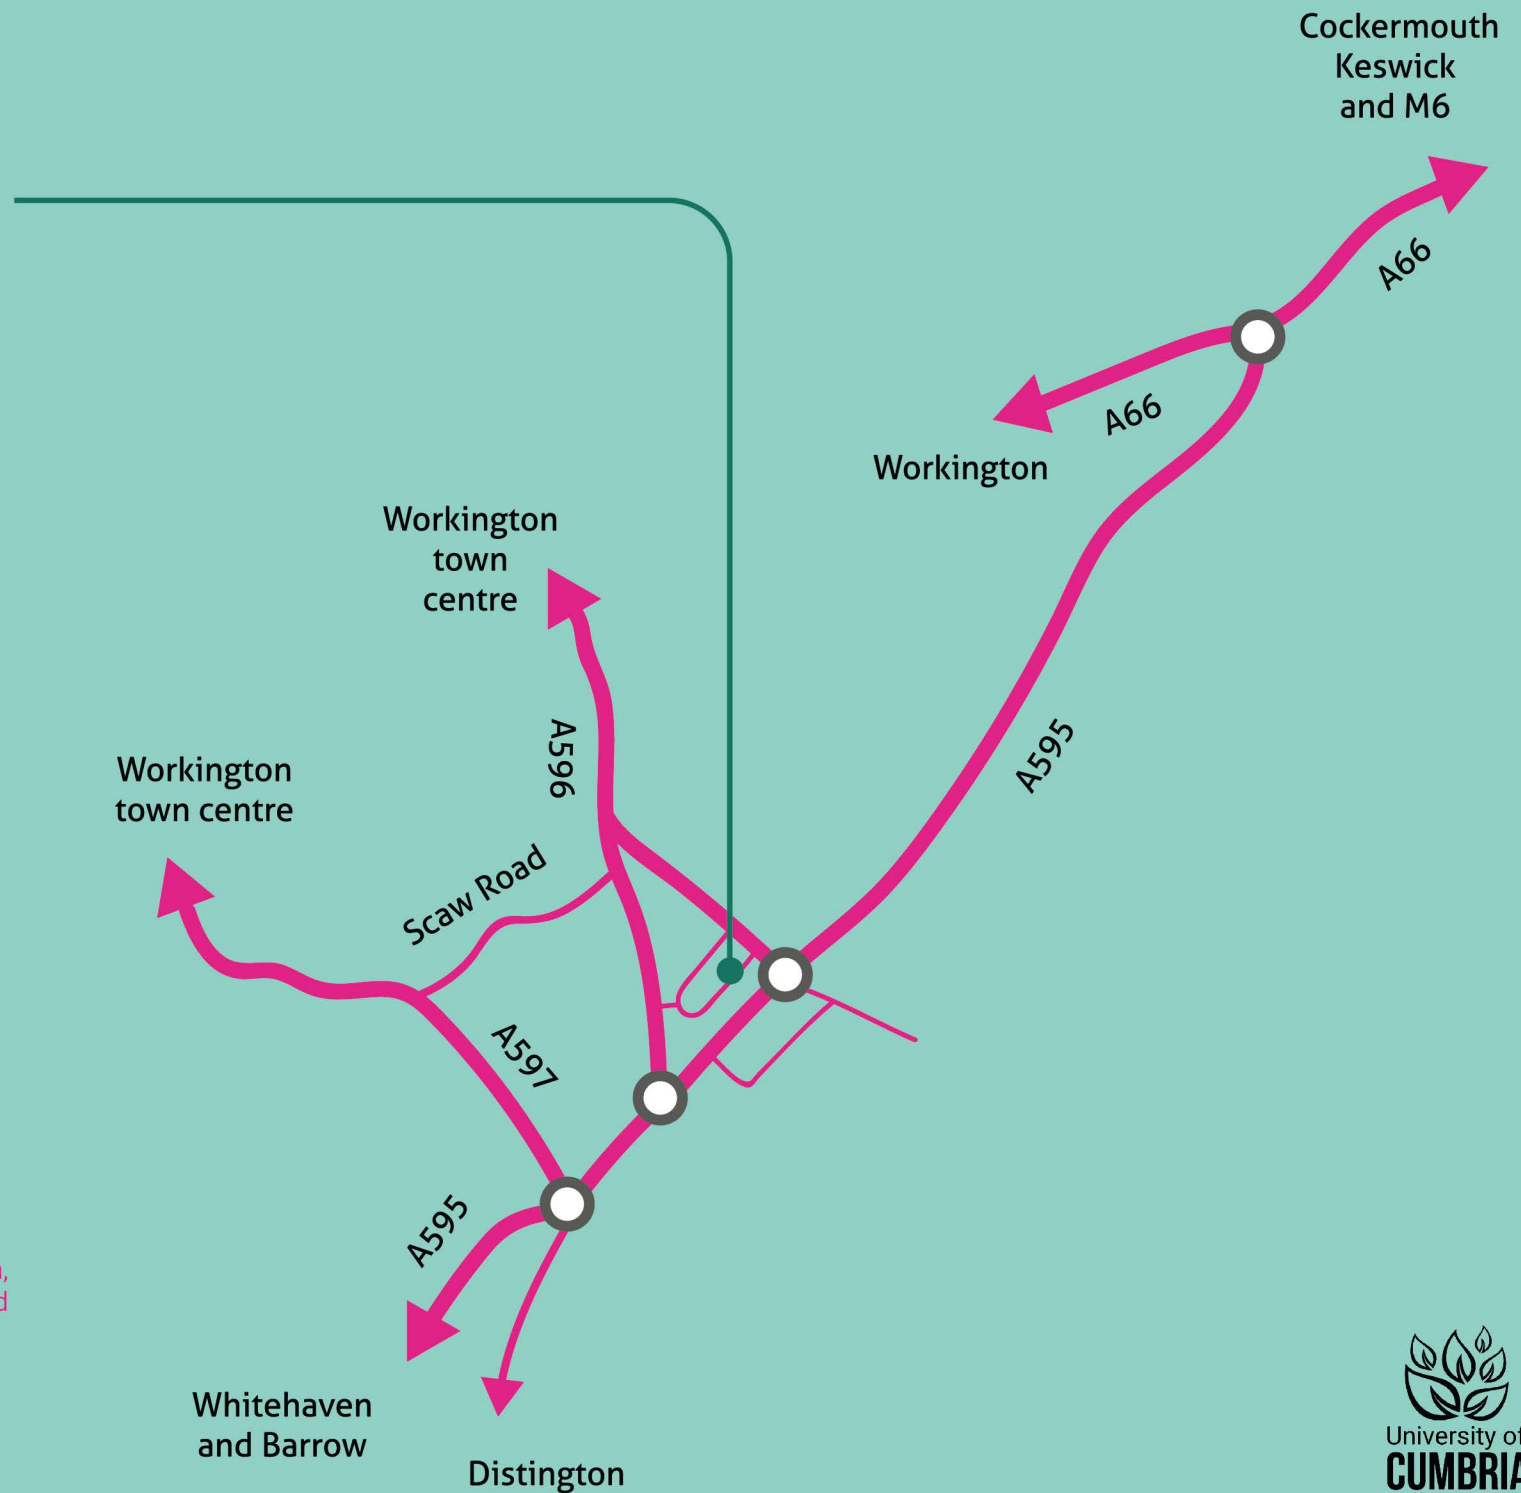

ENERGUS WORKINGTON

ADDRESS

Learning Gateway West,
located within the Energus Building,
Blackwood Road,
Workington,
Cumbria
CA14 4JW

TELEPHONE

01900844954

DIRECTIONS

Head for Lillyhall North. Please note the main car park is located on Blackwood Road, to the rear of the building.

Please make your way from this car park to the left hand side of the building where you will be signposted to the Learning Gateway West Reception.

Upon arrival to the Learning Gateway reception, you will be required to sign in and may be asked for identification for security purposes.

University of
CUMBRIA